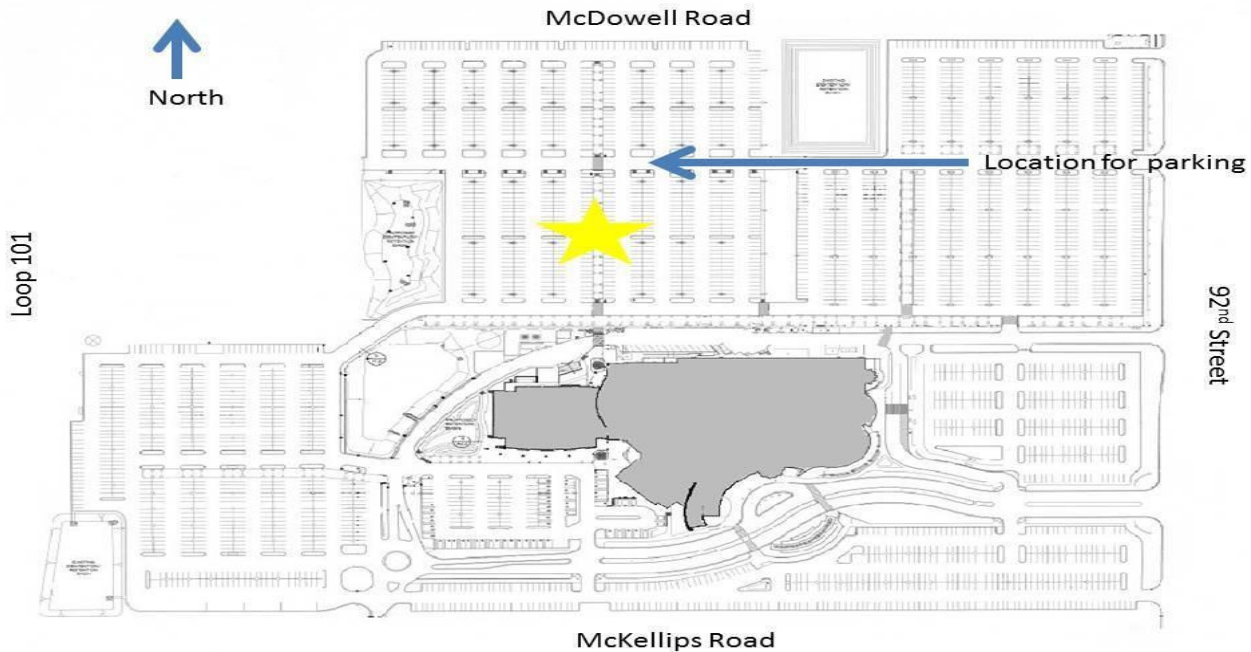

**Casino Arizona
Eagles Buffet Restaurant
524 N. 92nd St., Scottsdale, AZ 85256
(480) 850-7777**

Driving Directions: The Casino is located off the "101" freeway at McKellips Rd. in Scottsdale.

Dress is Social Casual - No shorts or blue jeans

RSVP and Payment in Advance is Required

Complete and mail the form below, w/check, no later than **December 3, 2018**

Please make a reservation for ___ person(s) at **$10.00** per person

Names _____ Total enclosed $ _____
(Please make checks payable to AZ NCRS)

Mail reservation and check to
Dave Barclay
831 N. Circulo Zagala
Tucson, AZ 85745